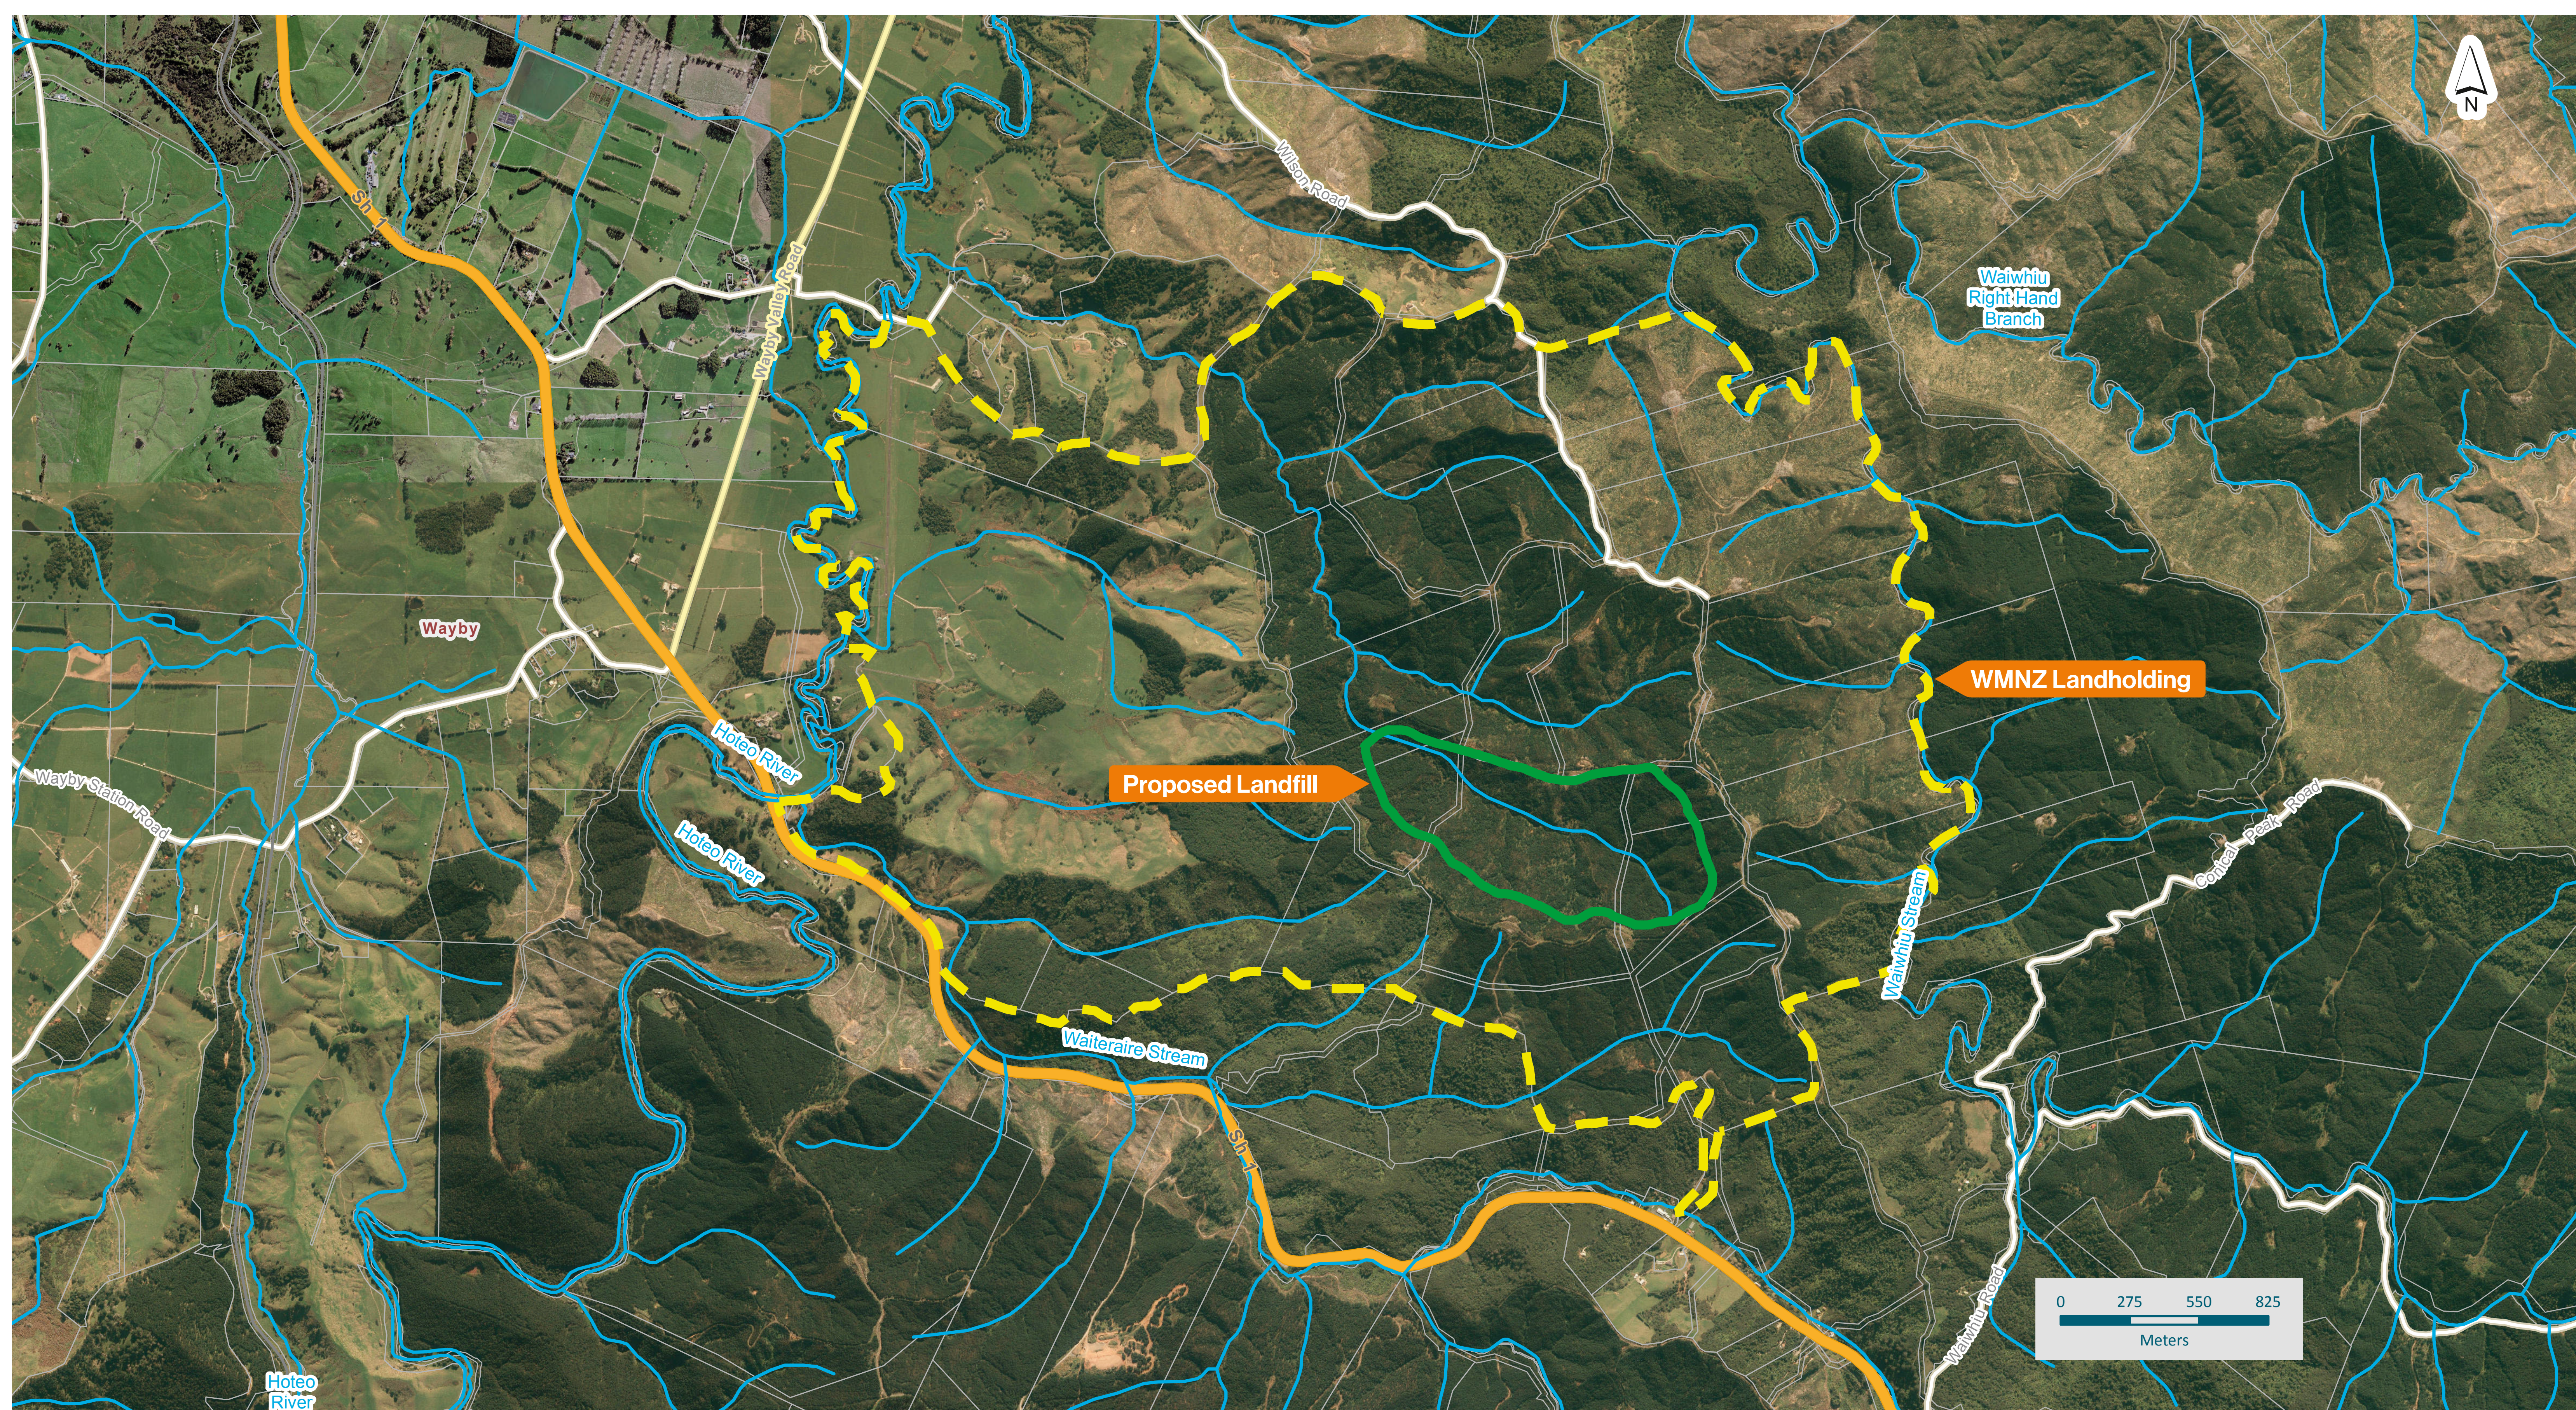

Rivers

This map is from Auckland Council's GeoMaps. This dataset was created by Auckland Council to provide a linkage or reference to rivers for processing regional resource consents. Features in the map come from Land Information New Zealand.

Legend

- River**
 - River
- Railway**
 - Railway
- Roads (25,000)**
 - CLASSIFICATION**
 - Motorway
 - Major Road
 - Arterial Road
 - Medium Road
 - Minor Road

You can access Auckland Council's GeoMaps to recreate this image:
<https://geomapspublic.aucklandcouncil.govt.nz/viewer/index.html>
Printed 16/11/18 at 1:25,000
© Copyright Auckland Council